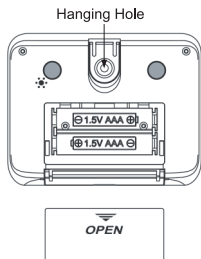

GENERAL®

DIGITAL FOUR CHANNEL TIMER/CLOCK

User's Guide

Magnets on back of product can attach to metal products

Press down the battery cover and slide to open