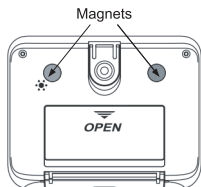

GENERAL®

DIGITAL FOUR CHANNEL TIMER/CLOCK

User's Guide

Magnets on back of product can attach to metal products

Press down the battery cover and slide to open